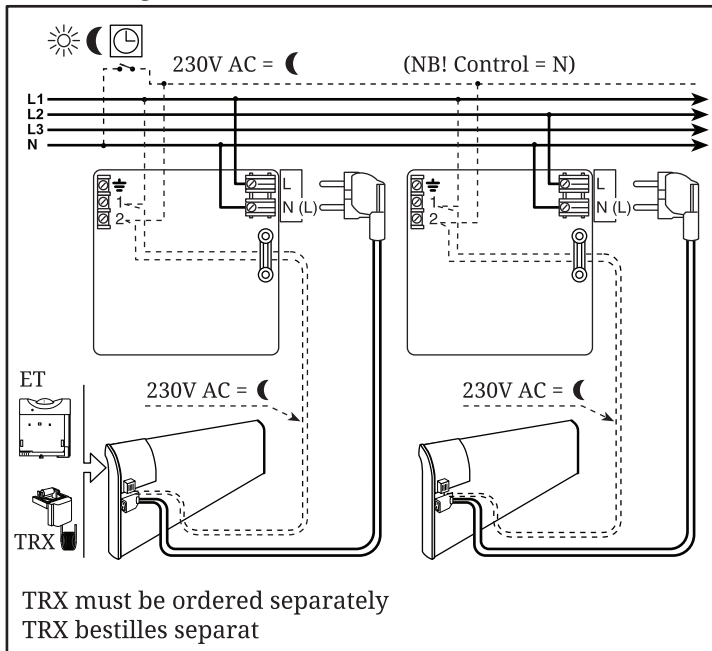

Produced by Adax as
Adax orders office:
Tel: +47 33 77 17 55
33 77 17 57
Fax: +47 33 77 17 78
Service:
Tel: +47 33 77 17 92
Switchboard:
Tel: +47 33 77 17 50
Fax: +47 33 77 17 51
Office address:
Adax as
Myhresgate 1
Postal address:
P.O. box 38
N-3061 Svelvik
Norway
<http://www.adax.no>

230 volt diagram